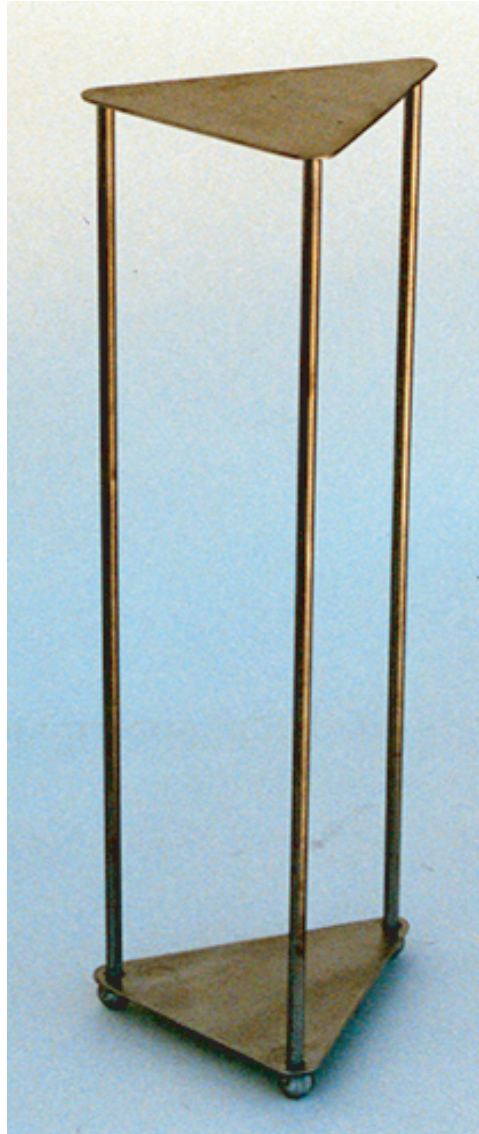

## **CARLYLE OCCASIONAL TABLE**

Newly Introduced

12x 12 height

In steel with nickel plate finish

Other standard and custom finishes available

**MICHAEL SHANNON ASSOCIATES**

722 Steiner Street, San Francisco, CA 94117